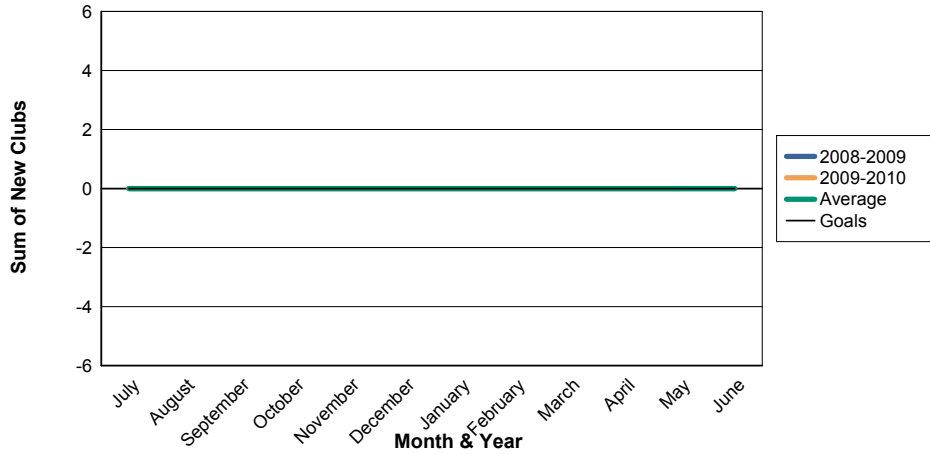

3 Year Comparisons for GMT Constitutional Area 1

By GMT District

As of May 2010

Sum of New Clubs/ Month & Year

For District 27 C2

Sum of Dropped Clubs/ Month & Year

For District 27 C2

Sum of Net Clubs/ Month & Year