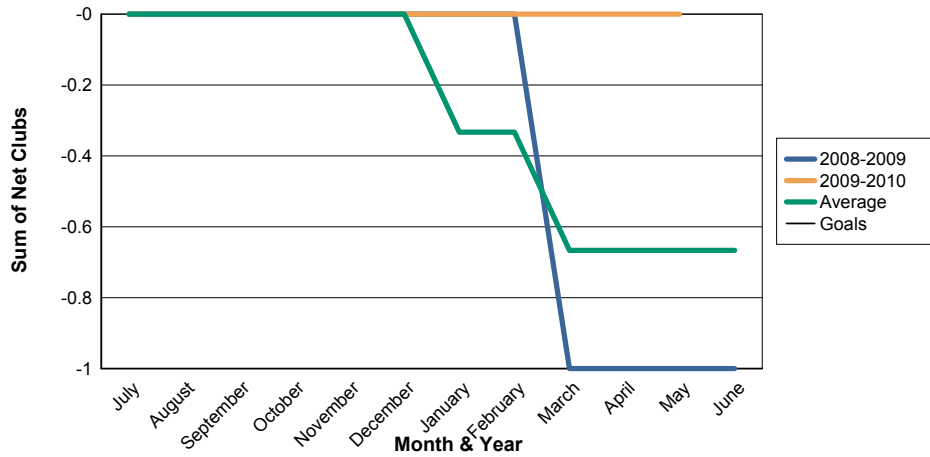

Sum of Net Clubs/ Month & Year

For District 27 C2