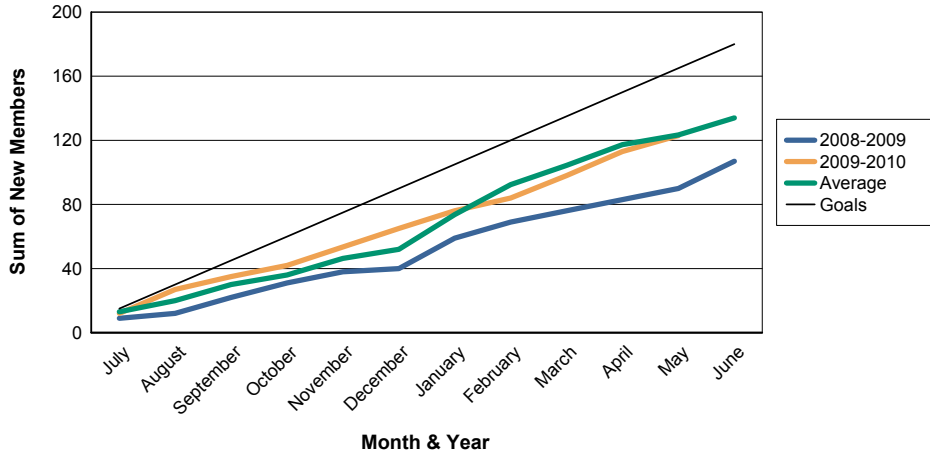

3 Year Comparisons for GMT Constitutional Area 1

By GMT District

As of May 2010

Sum of New Clubs/ Month & Year

For District 27 C2

Sum of Dropped Clubs/ Month & Year

For District 27 C2

Sum of Net Clubs/ Month & Year

For District 27 C2

Sum of Charter Members/ Month & Year

For District 27 C2

3 Year Comparisons for GMT Constitutional Area 1

By GMT District

As of May 2010

Sum of New Members/ Month & Year

For District 27 C2

Sum of Dropped Members/ Month & Year

For District 27 C2

Sum of Net Members/ Month & Year

For District 27 C2