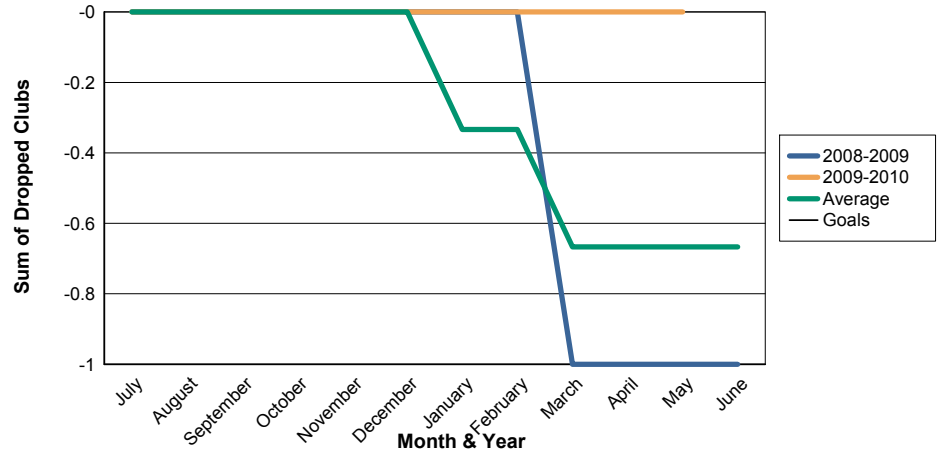

3 Year Comparisons for GMT Constitutional Area 1

By GMT District

As of May 2010

Sum of New Clubs/ Month & Year

For District 27 C2

Sum of Dropped Clubs/ Month & Year

For District 27 C2

Sum of Net Clubs/ Month & Year