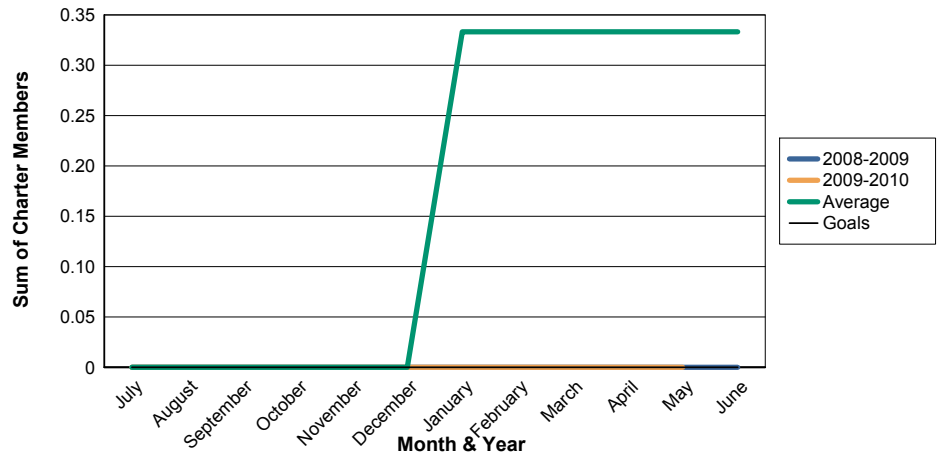

Sum of Charter Members/ Month & Year

For District 27 C2