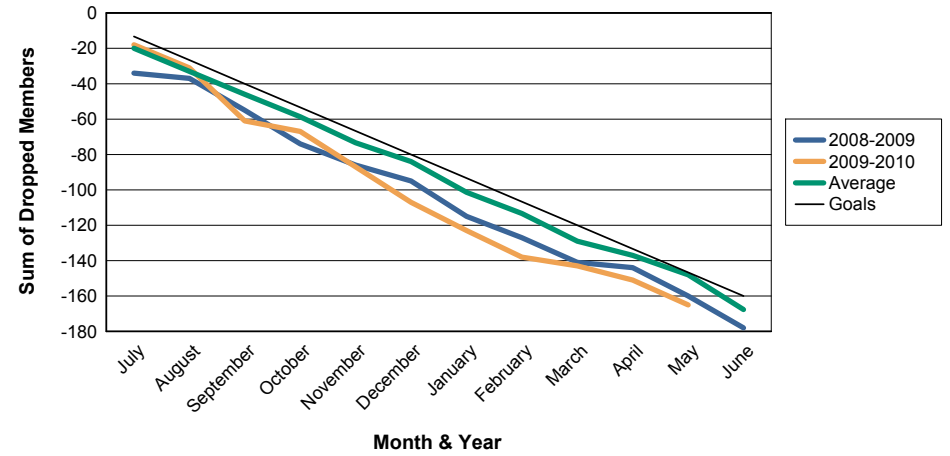

For District 27 C2

Sum of Charter Members/ Month & Year

For District 27 C2

3 Year Comparisons for GMT Constitutional Area 1

By GMT District

As of May 2010

Sum of New Members/ Month & Year

For District 27 C2

Sum of Dropped Members/ Month & Year

For District 27 C2

Sum of Net Members/ Month & Year

For District 27 C2